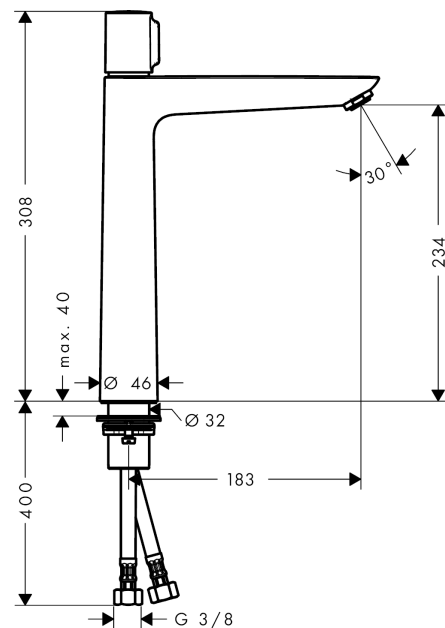

Talis Select E
Basin mixer 240 without waste set
 Surfaces: **Chrome** Article Number: **71753000**

Description

product features

- ComfortZone 240
- projection 183 mm
- normal spray
- flow rate at 3 bar: 5 l/min
- Select cartridge with temperature control
- temperature limitation adjustable
- suitable for continuous flow water heaters
- connection dimension: DN15

Technology

Product image

Scale drawing

Flowchart